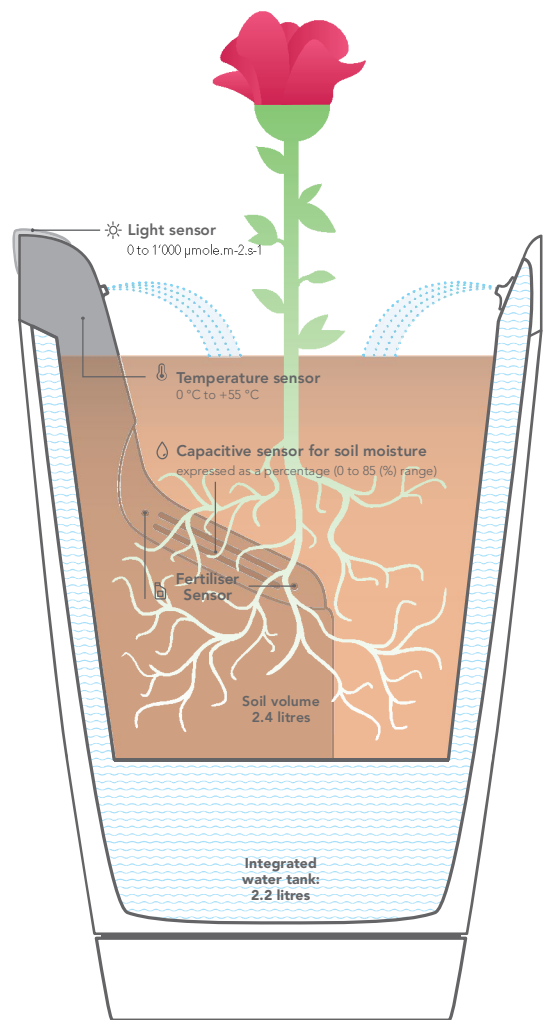

Suitable for indoor and outdoor use

Parrot Pot is autonomous and wireless, and is powered by 4 AA batteries. You can place it indoors, on your terrace, in your garden or at the office.

It requires minimal maintenance thanks to its rigid ABS covering and anti-UV treatment.

Colours available

Technical specifications

Sensors

- Capacitive sensor for soil moisture, expressed as a percentage (0 to 85 (%) range)
- Conductive sensor for fertiliser content
- Light sensor:
  0 to 1'000 $\mu\text{mole.m}^{-2}.\text{s}^{-1}$
- Air temperature sensor:
  0 °C to +55 °C
- Water resistant
  (IPx5 rated)

Uses

- Operating temperature 0 °C to 55 °C
- Materials: ABS plastic, PP, rubber
- LED status (Red, green)
- Integrated water tank: 2.2 litres
- Soil volume 2.4 litres
- Power: 4 AA batteries

Connectivity & application

- Bluetooth® Smart/Bluetooth V4.0 BLE connection
- Free Parrot Flower Power app
- Web API and Bluetooth for developers

Box contents

- 1 x Parrot Pot
- 1 x Quick user guide
- 4 x AA batteries

Weight and dimensions

- Dimensions: 205.4 mm (diam) x 312 mm (height)
- 1,5 kg (incl. batteries)